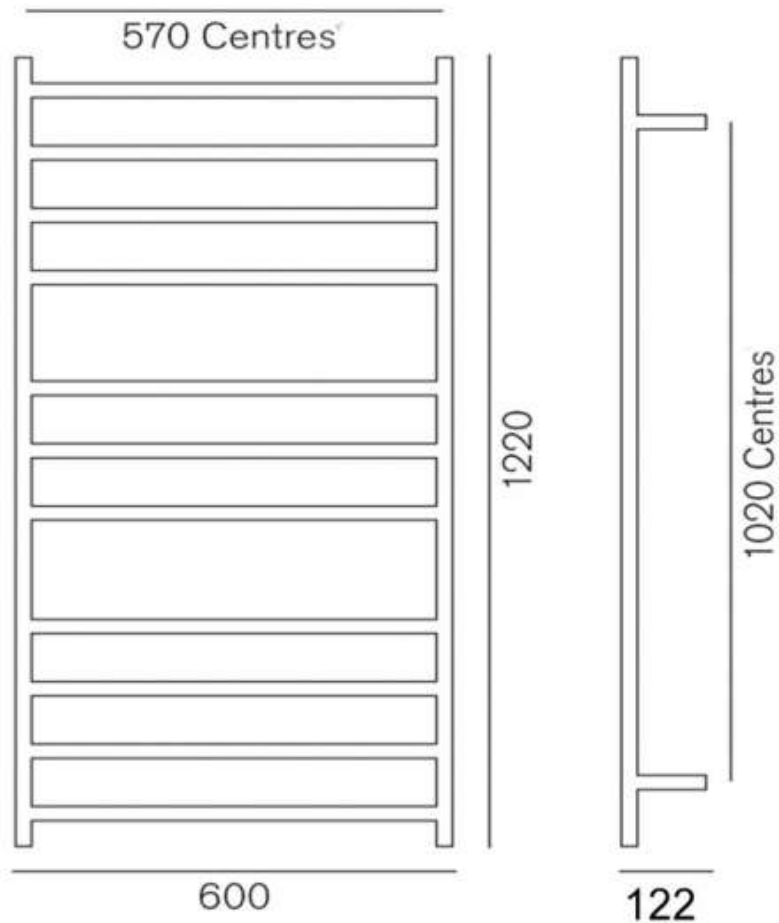

**GENESIS 1220 TOWEL WARMER**  
**1220x600x122**  
**WG1220, WG1220B, WG1220N**

**MEASUREMENTS SUBJECT TO MANUFACTURING TOLERANCE**